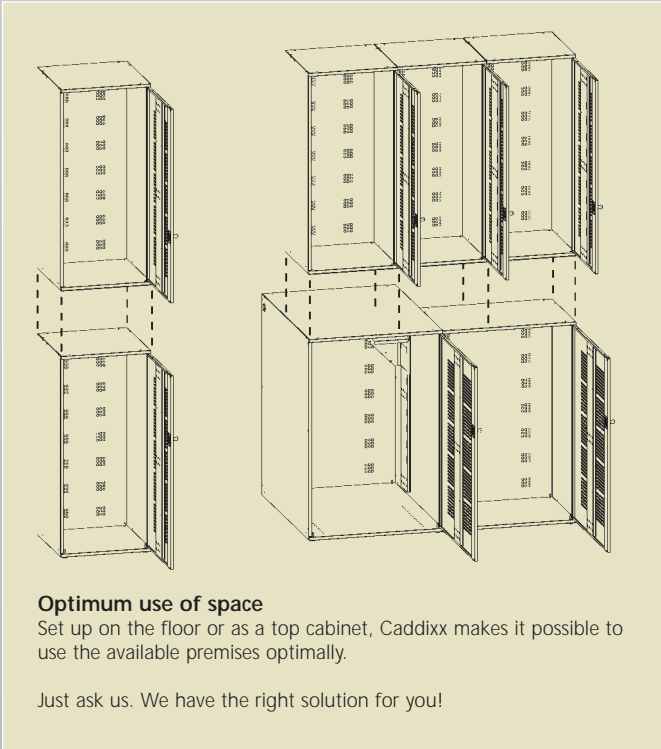

Unrivalled...

... because your club's reputation does not end outside the golf caddie locker room!

And golf caddie locker rental can be extremely lucrative for you – if you opt for the right one! The advantages of furnishing your facility with golf caddie lockers are obvious:

- Easy cleaning of the golf caddie locker room
- Golf caddie locker room as a profit center
- Anti-theft protection and safe storage of the golf caddies

With the Caddix range C+P offers practical and smart solutions with functional details. Whether warp resistant doors, height leveling, completely galvanized finishing or interior fittings are concerned: Caddix is your best choice for added quality, durability and convenience! This brochure provides you with an initial overview. Also of all the other services we can provide to you.

Individual golf caddie locker

For storing one pull golf caddie.
For set up on the floor or as a top cabinet. With doors hinged right or left depending on setup.