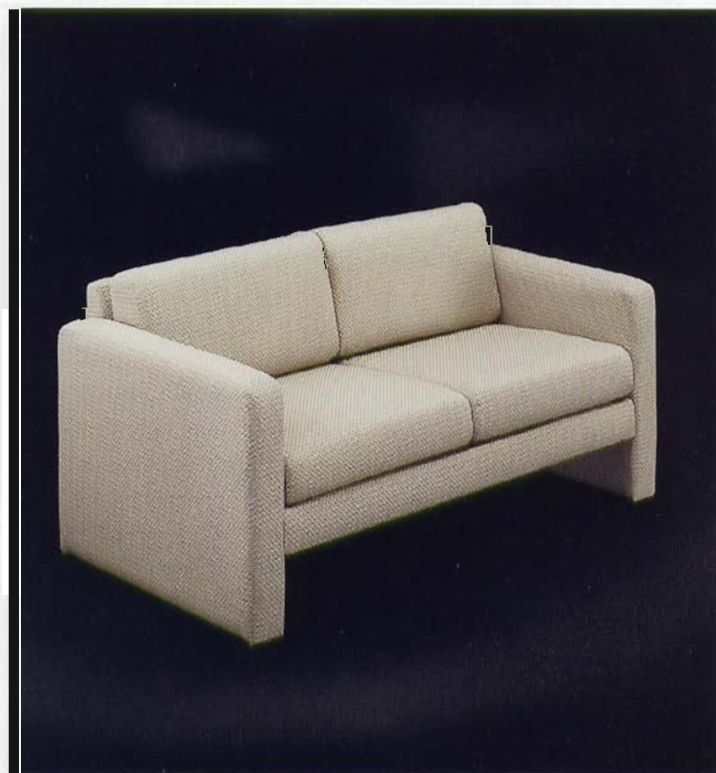

WESTBROOK SERIES

---

SALMAN

# WESTBROOK SERIES

---

The Westbrook Series provides lighter scale lounge or office seating with loose back cushion.

---

**W 34 D 31 H 26 SH 17-1/2 AH 23**

**WB 830**  
Lounge Chair

---

**W 55 D 31 H 26 SH 17-1/2 AH 23**

**WB 834**  
Love Seat

---

**W 76-1/2 D 31 H 26 SH 17-1/2 AH 23**

**WB 836**  
Sofa

**SALMAN**