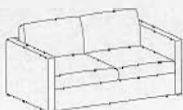

W I N S T O N S E R I E S

SALMAN

W I N S T O N S E R I E S

Timeless design, classic features. In leather or fabric, the Winston compliments any contemporary, transitional or traditional seating.

W 33 D 33 H 24-18 SH 17 AH 24

WT 860
Lounge Chair

W 61 D 33 H 24-28 SH 17 AH 24

WT 864
Love Seat

W 87 D 33 H 24-28 SH 17 AH 24

WT 868
Sofa

SALMAN