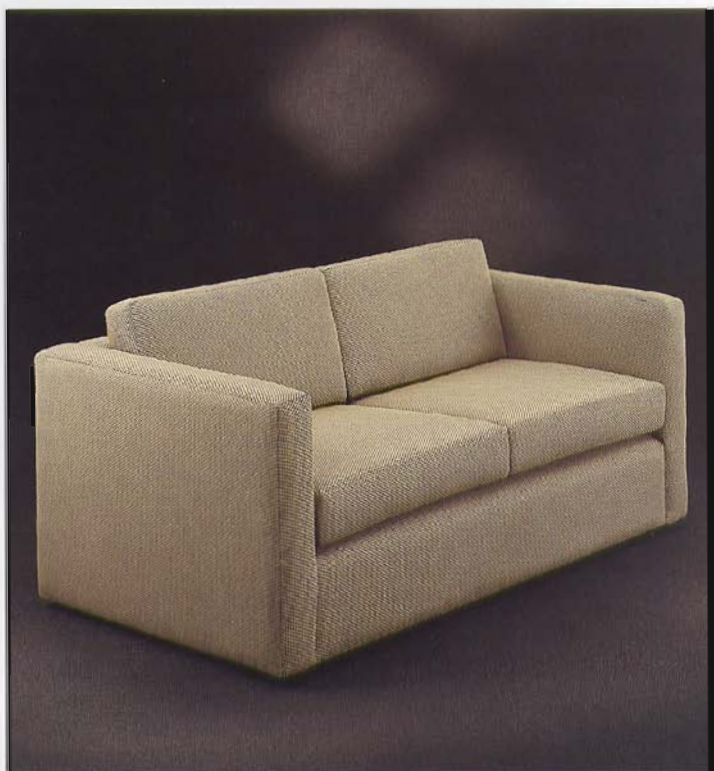

W I N S T O N S E R I E S

SALMAN

W I N S T O N S E R I E S

Timeless design, classic features. In leather or fabric, the Winston compliments any contemporary, transitional or traditional seating.

W 33 D 33 H 24-18 SH 17 AH 24

WT 860
Lounge Chair

W 61 D 33 H 24-28 SH 17 AH 24

WT 864
Love Seat

W 87 D 33 H 24-28 SH 17 AH 24

WT 868
Sofa

SALMAN